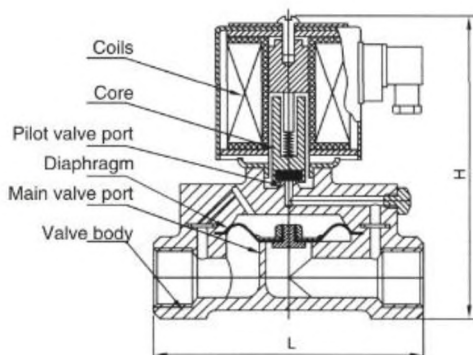

Серия электромагнитных клапанов DF (ZCS)

Model	L(mm)	H(mm)	Cv	Connection	Material
DF-10	80	105	4.5	G3/8" Female	Cast Copper
DF-15	80	105	4.5	G1/2" Female	
DF-20	87	114	7.2	G3/4" Female	
DF-25	107	122	11	G1" Female	
DF-15	80	105	14	G1/2" Female	Copper body: In case you choose Stainless steel, Please state "B" in your order
DF-20	87	114	24	G3/4" Female	
DF-25	107	122	35	G1" Female	
DF-32	129	131	11	G1 ^{1/4} " Female	
DF-40	145	142	14	G1 ^{1/2} " Female	Body: Cast iron
DF-50	177	155	24	G2" Female	
DF-40F	169	196	35	Flange 4 hole Φ 18 Hole Diameter Φ 110 Length Between Holes	
DF-50F	200	200	52	Flange 4 hole Φ 18 Hole Diameter Φ 125 Length Between Holes	
DF-65F	260	280	82	Flange 4 hole Φ 18 Hole Diameter Φ 145 Length Between Holes	Body: Cast iron
DF-80F	280	287	129	Flange 4 hole Φ 18 Hole Diameter Φ 160 Length Between Holes	
DF-100F	352	330	292	Flange 4 hole Φ 18 Hole Diameter Φ 180 Length Between Holes	

Application

For 2 way automatic and distance on/off control of neutral gas and fluid.

Structure Features

Sealed with film, acting sensitively, reliable performance

Operating Type

Normally Closed (N/C) , Normally Open (N/O)

Technical Parameters

Diameter	10, 15, 20, 25, 32, 40, 50, 65, 80, 100
Working Pressure	0.03~1.2 Mpa
Medium	liquid, gas, oil ≤4° E
Medium Temperature	-5~80° C
Power(V)	AC: 380, 220, 110, 36 DC: 220, 110, 24, 12
	DN: 5-20 12W DN: 25-100 25W