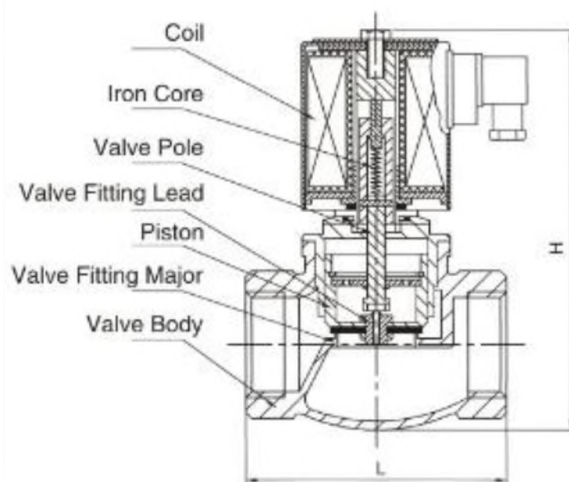

Direct acting and back-up structure. PTFE as the seal material, reliable performance and long life span.

Function Type

Normally Closed

Technical Parameters

Diameter (mm)	15. 20. 25. 32. 40. 50
Working Pressure	0-0.8Mpa
Medium	Steam, High Temp Gas
Medium Temperature	-5℃ --180℃
Rating Voltage	AC: 380. 220. 110. 36 DC: 220. 110. 36. 24
Power	≤50W

Model	Cv	L(mm)	H(mm)	Connection	Material
ZQDF-15	3.7	82	148	G1/2" Female	Body, Copper
ZQDF-20	7.0	100	192	G3/4" Female	
ZQDF-25	11	110	195	G1" Female	
ZQDF-32	14	118	206	G1 1/4" Female	
ZQDF-40	24	125	209	G1 1/2" Female	
ZQDF-50	35	128	225	G2" Female	
ZQDF-15F	3.7	101	185	Flange 4 hole Φ14 Hole Diameter Φ65 Length Between Holes	
ZQDF-20F	7.0	107	210	Flange 4 hole Φ14 Hole Diameter Φ75 Length Between Holes	
ZQDF-25F	11	107	219	Flange 4 hole Φ14 Hole Diameter Φ85 Length Between Holes	
ZQDF-32F	14	120	240	Flange 4 hole Φ18 Hole Diameter Φ100 Length Between Holes	
ZQDF-40F	24	146	248	Flange 4 hole Φ18 Hole Diameter Φ110 Length Between Holes	
ZQDF-50F	35	146	255	Flange 4 hole Φ18 Hole Diameter Φ125 Length Between Holes	