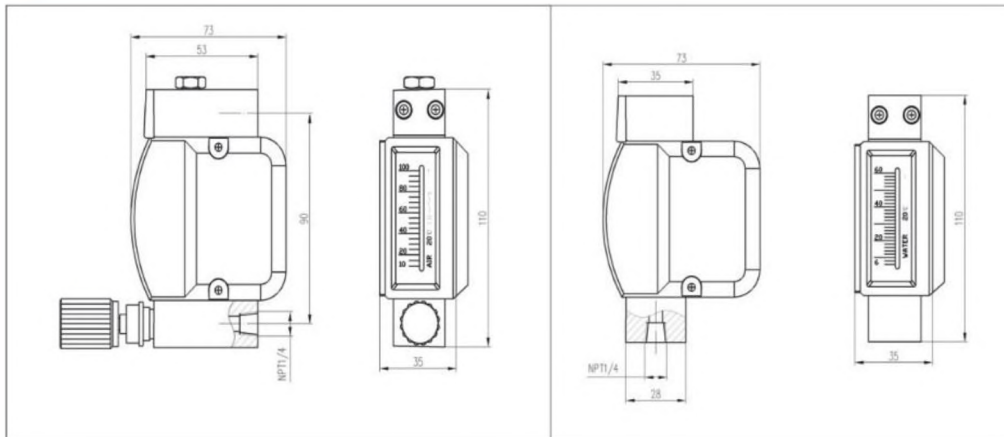

Серия LZZW

LZ Series Metallic Tube Variable-area Flowmeter

LZZW Series Metal Tube Flowmeter

Description

The flowmeter operates on the float measuring principle. The measuring section consists of a metal cone in which a float can move freely up and down. The medium flows through the flowmeter from bottom to top.

Horizontal Connection

Vertical Connection

Horizontal Connection
with Limit Switch

Description Code

The description code consists of the following elements*:

LZZW — □ / □ / □
① ② ③

- ① F10 without valve and vertical connection
F12 with valve and horizontal connection
- ② RR1 Material 304
RL Material 316L
- ③ K1 One upper limit switch
K2 One lower limit switch
K12 Two limit switches

* Positions which are not needed are omitted
(no blank positions).

Technical data

1. Measuring ranges: Water (20°C) 0.3~100 L/h
Air (20°C 101325Pa) 5~3400 L/h
2. Measuring span:10:1
3. Accuracy: 4.0
4. Maximum Pressure: 2.5 MPa
5. Medium Temperature: -80 ~+150°C
6. Ambient Temperature: -25 ~+65°C
7. Connection Type: 1/4"NPTF
8. Limit Switch:1 or 2
9. Protection category: IP67

Dimensions

LZZW-F12(Horizontal Connection)

LZZW-F10(Vertical Connection)

Materials of main parts

Parts	Standard	Special
Seating	304	316L or on request
Cone and Float	304	316L or on request
Indicator Housing	Aluminum Casting	